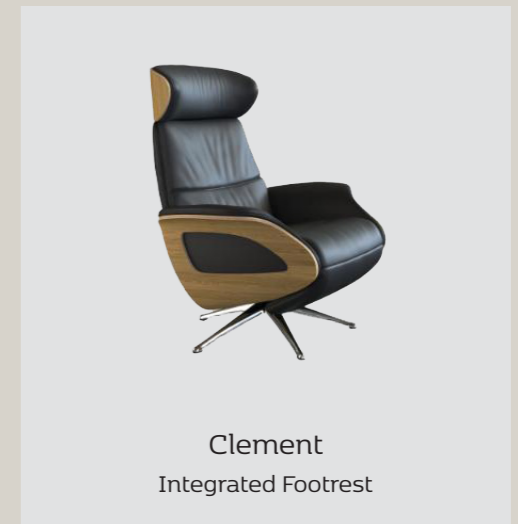

Integrated footrest function

The motion touch panel is based on the same technology as the gas spring mechanism. The panel is placed under the arm, perfectly for adjusting the back angle and the integrated footrest with a double motor function. This ensures that you will find pleasure in every moment. Choose between a solution with cable or a wireless solution with rechargeable battery.

Clement - Savoy 0960 Platin Black

More - Nature 0720 Cognac

Glow sofa - Savoy 0964 Cognac Brown

More - Nature 0720 Cognac

More - Savoy 0970 Modena Brown

Integrated Footrest - Savoy 0971 Auburn Brown

FLEXLUX
Embrace your Space