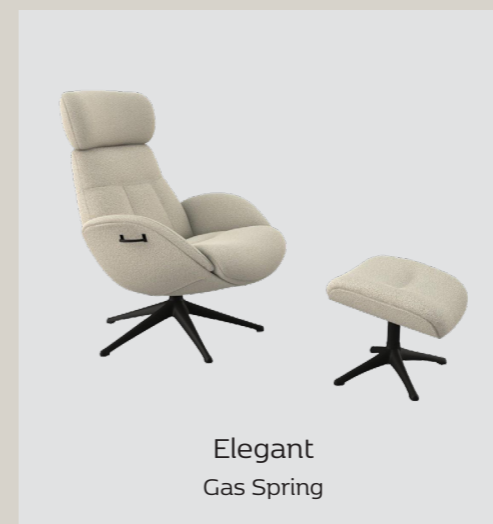

Integrated footrest function

The motion touch panel is based on the same technology as the gas spring mechanism. The panel is placed under the arm, perfectly for adjusting the back angle and the integrated footrest with a double motor function. This ensures that you will find pleasure in every moment. Choose between a solution with cable or a wireless solution with rechargeable battery.

Clement - Savoy 0960 Platin Black

More - Nature 0720 Cognac

Glow sofa - Savoy 0964 Cognac Brown

More - Nature 0720 Cognac

More - Savoy 0970 Modena Brown

Integrated Footrest - Savoy 0971 Auburn Brown

FLEXLUX
Embrace your Space