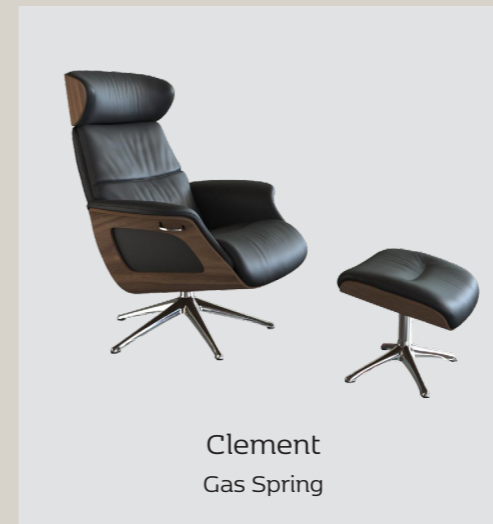

Clement - Savoy 0960 Platin Black

More - Nature 0720 Cognac

Glow sofa - Savoy 0964 Cognac Brown

More - Nature 0720 Cognac

More - Savoy 0970 Modena Brown

Integrated Footrest - Savoy 0971 Auburn Brown

FLEXLUX
Embrace your Space