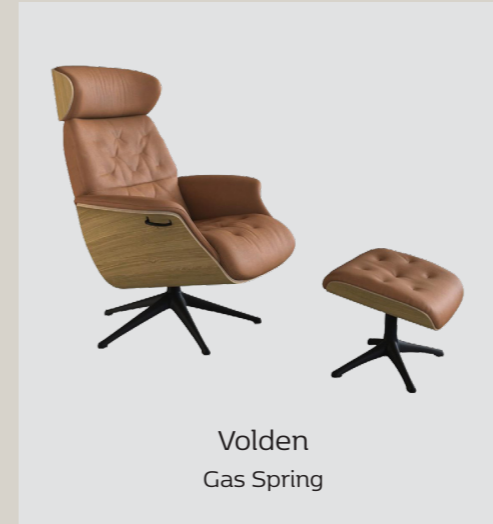

Clement - Savoy 0960 Platin Black

More - Nature 0720 Cognac

Glow sofa - Savoy 0964 Cognac Brown

More - Nature 0720 Cognac

More - Savoy 0970 Modena Brown

Integrated Footrest - Savoy 0971 Auburn Brown

FLEXLUX
Embrace your Space