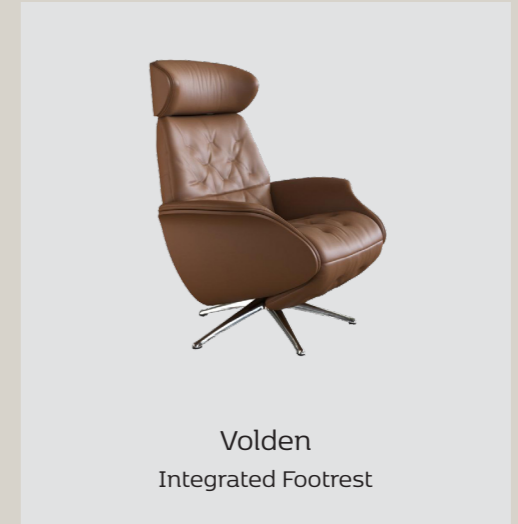

Integrated footrest function

The motion touch panel is based on the same technology as the gas spring mechanism. The panel is placed under the arm, perfectly for adjusting the back angle and the integrated footrest with a double motor function. This ensures that you will find pleasure in every moment. Choose between a solution with cable or a wireless solution with rechargeable battery.

Clement - Savoy 0960 Platin Black

More - Nature 0720 Cognac

Glow sofa - Savoy 0964 Cognac Brown

More - Nature 0720 Cognac

More - Savoy 0970 Modena Brown

Integrated Footrest - Savoy 0971 Auburn Brown

FLEXLUX
Embrace your Space